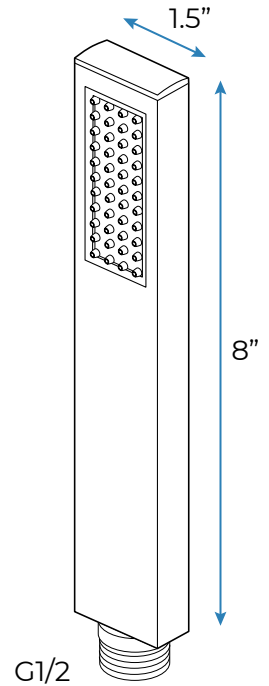

REMOTE CONTROLLED BRUSHED GOLD THERMOSTATIC LED CEILING MOUNT RAINFALL WATER COLUMN MIST SHOWER SYSTEM WITH SQUARE HAND SHOWER AND JETTED BODY SPRAYS SPECIFICATIONS

- Shower Panel /Hose Material: 304 Stainless Steel
- Shower Head Size: 900*300 mm
- Showerheads Install: Embedded Ceiling Mounted
- Concealed Mixer Install: Wall-Mounted
- LED Shower Head Functions: Rainfall, Waterfall, Mist, Water Column
- Water Pressure: 0.3 MPA
- Water Flow: 16L/min~28L/min
- Shower Accessories Material: Brass
- LED Light: Need to Connect Power
- LED Light Color: 64 Color
- Shower Hose Length: 1.5M
- AC: 100-265V 50/60Hz
- Music: Need Bluetooth

Product shown is only for installation display purpose

All dimensions and specifications are nominal and may vary. Use actual products for accuracy in critical situations.

Shower Mixer

Product shown is only for installation display purpose

Hand Shower

Flow Rate: 2.0 GPM / 7.6 LPM

Shower Mixer Connections

Spout

Body Jet

FEATURES

- Material: Brass
- Base Plate Height: 5-1/8"
- Base Plate Width: 5-1/8"
- Jet Surface Area: 3-1/8"
- Surface Depth: 1/4"
- Adjustment Angle: 5°
- Male NPT Connection: 1/2"
- Maximum Flow Rate: 2.5 GPM (9.5L/min) max @ 80 psi