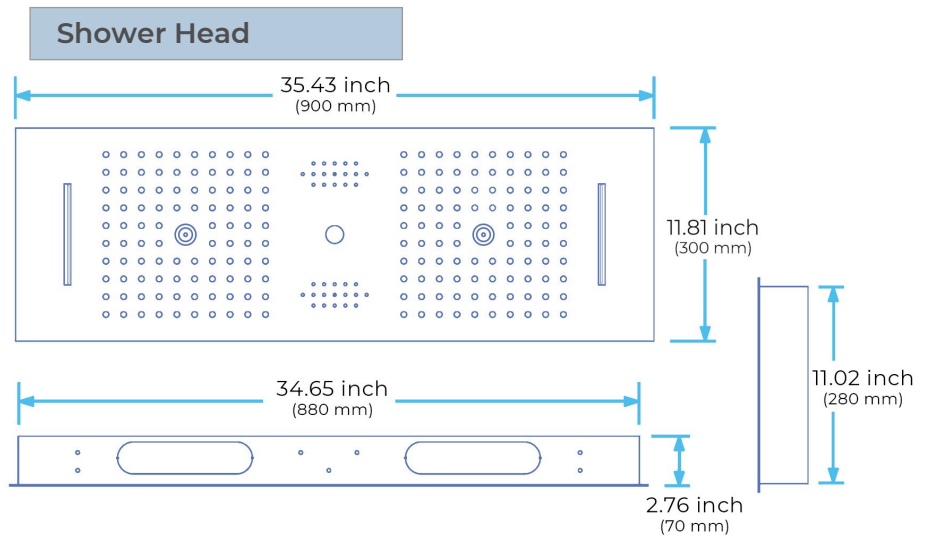

REMOTE CONTROLLED BRUSHED GOLD THERMOSTATIC LED CEILING MOUNT RAINFALL WATER COLUMN MIST SHOWER SYSTEM WITH SQUARE HAND SHOWER AND JETTED BODY SPRAYS SPECIFICATIONS

- Shower Panel /Hose Material: 304 Stainless Steel
- Shower Head Size: 900*300 mm
- Showerheads Install: Embedded Ceiling Mounted
- Concealed Mixer Install: Wall-Mounted
- LED Shower Head Functions: Rainfall, Waterfall, Mist, Water Column
- Water Pressure: 0.3 MPA
- Water Flow: 16L/min~28L/min
- Shower Accessories Material: Brass
- LED Light: Need to Connect Power
- LED Light Color: 64 Color
- Shower Hose Length: 1.5M
- AC: 100-265V 50/60Hz
- Music: Need Bluetooth

Product shown is only for installation display purpose

All dimensions and specifications are nominal and may vary. Use actual products for accuracy in critical situations.

Shower Mixer

Product shown is only for installation display purpose

Hand Shower

Flow Rate: 2.0 GPM / 7.6 LPM

Shower Mixer Connections

Spout

Body Jet

FEATURES

- Material: Brass
- Base Plate Height: 5-1/8"
- Base Plate Width: 5-1/8"
- Jet Surface Area: 3-1/8"
- Surface Depth: 1/4"
- Adjustment Angle: 5°
- Male NPT Connection: 1/2"
- Maximum Flow Rate: 2.5 GPM (9.5L/min) max @ 80 psi