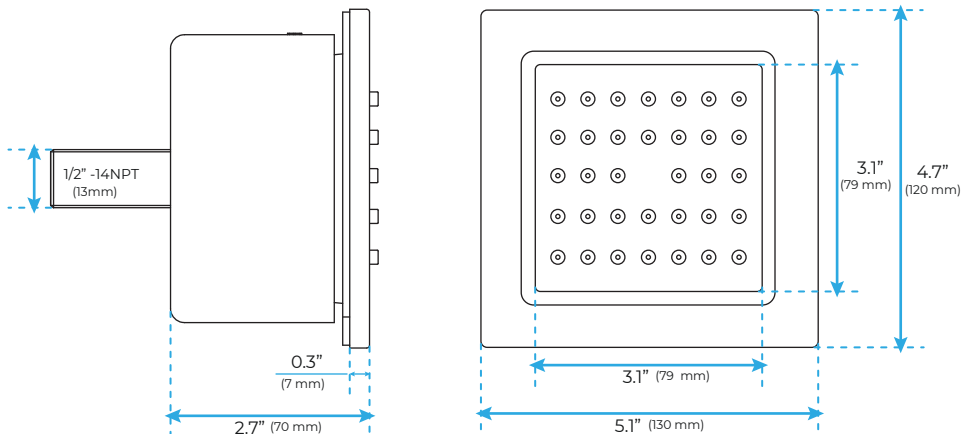

REMOTE CONTROLLED BRUSHED GOLD THERMOSTATIC LED CEILING MOUNT RAINFALL WATER COLUMN MIST SHOWER SYSTEM WITH SQUARE HAND SHOWER AND JETTED BODY SPRAYS SPECIFICATIONS

- Shower Panel /Hose Material: 304 Stainless Steel
- Shower Head Size: 900*300 mm
- Showerheads Install: Embedded Ceiling Mounted
- Concealed Mixer Install: Wall-Mounted
- LED Shower Head Functions: Rainfall, Waterfall, Mist, Water Column
- Water Pressure: 0.3 MPA
- Water Flow: 16L/min~28L/min
- Shower Accessories Material: Brass
- LED Light: Need to Connect Power
- LED Light Color: 64 Color
- Shower Hose Length: 1.5M
- AC: 100-265V 50/60Hz
- Music: Need Bluetooth

Product shown is only for installation display purpose

All dimensions and specifications are nominal and may vary. Use actual products for accuracy in critical situations.

Shower Mixer

Product shown is only for installation display purpose

Hand Shower

Flow Rate: 2.0 GPM / 7.6 LPM

Shower Mixer Connections

Spout

Body Jet

FEATURES

- Material: Brass
- Base Plate Height: 5-1/8"
- Base Plate Width: 5-1/8"
- Jet Surface Area: 3-1/8"
- Surface Depth: 1/4"
- Adjustment Angle: 5°
- Male NPT Connection: 1/2"
- Maximum Flow Rate: 2.5 GPM (9.5L/min) max @ 80 psi