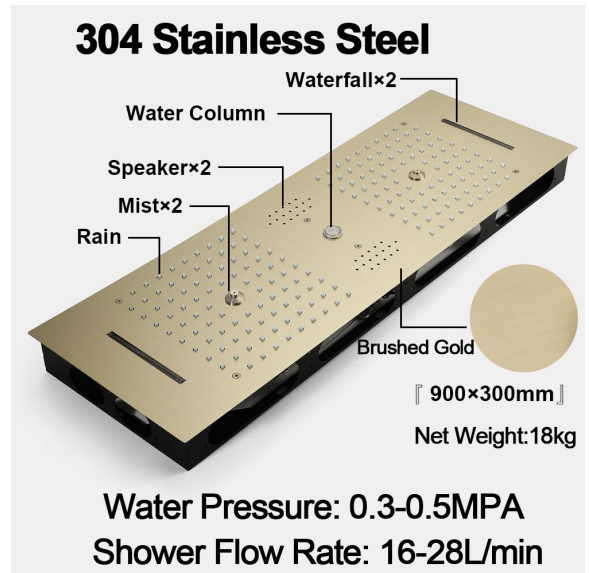

REMOTE CONTROLLED BRUSHED GOLD THERMOSTATIC LED CEILING MOUNT RAINFALL WATER COLUMN MIST SHOWER SYSTEM WITH SQUARE HAND SHOWER AND JETTED BODY SPRAYS SPECIFICATIONS

- Shower Panel /Hose Material: 304 Stainless Steel
- Shower Head Size: 900*300 mm
- Showerheads Install: Embedded Ceiling Mounted
- Concealed Mixer Install: Wall-Mounted
- LED Shower Head Functions: Rainfall, Waterfall, Mist, Water Column
- Water Pressure: 0.3 MPA
- Water Flow: 16L/min~28L/min
- Shower Accessories Material: Brass
- LED Light: Need to Connect Power
- LED Light Color: 64 Color
- Shower Hose Length: 1.5M
- AC: 100-265V 50/60Hz
- Music: Need Bluetooth

Product shown is only for installation display purpose

All dimensions and specifications are nominal and may vary. Use actual products for accuracy in critical situations.

Shower Mixer

Product shown is only for installation display purpose

Hand Shower

Flow Rate: 2.0 GPM / 7.6 LPM

Shower Mixer Connections

Spout

Body Jet

FEATURES

- Material: Brass
- Base Plate Height: 5-1/8"
- Base Plate Width: 5-1/8"
- Jet Surface Area: 3-1/8"
- Surface Depth: 1/4"
- Adjustment Angle: 5°
- Male NPT Connection: 1/2"
- Maximum Flow Rate: 2.5 GPM (9.5L/min) max @ 80 psi