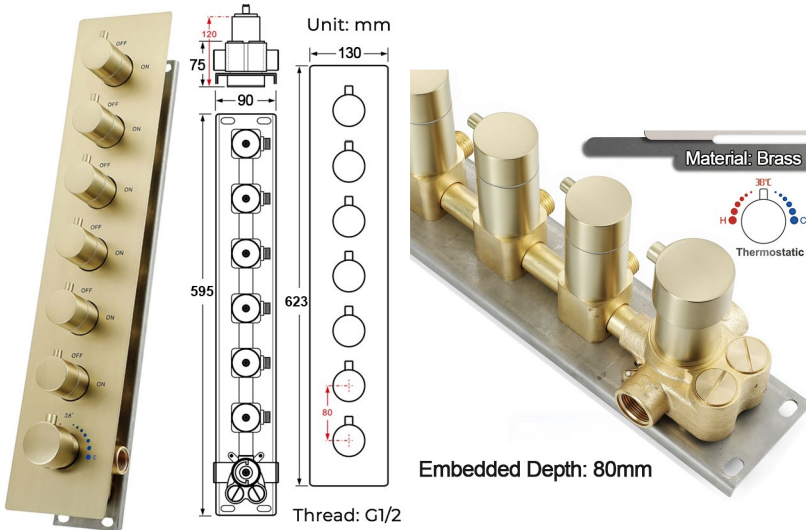

REMOTE CONTROLLED BRUSHED GOLD THERMOSTATIC LED CEILING MOUNT RAINFALL WATER COLUMN MIST SHOWER SYSTEM WITH SQUARE HAND SHOWER AND JETTED BODY SPRAYS SPECIFICATIONS

- Shower Panel /Hose Material: 304 Stainless Steel
- Shower Head Size: 900*300 mm
- Showerheads Install: Embedded Ceiling Mounted
- Concealed Mixer Install: Wall-Mounted
- LED Shower Head Functions: Rainfall, Waterfall, Mist, Water Column
- Water Pressure: 0.3 MPA
- Water Flow: 16L/min~28L/min
- Shower Accessories Material: Brass
- LED Light: Need to Connect Power
- LED Light Color: 64 Color
- Shower Hose Length: 1.5M
- AC: 100-265V 50/60Hz
- Music: Need Bluetooth

Product shown is only for installation display purpose

All dimensions and specifications are nominal and may vary. Use actual products for accuracy in critical situations.

Shower Mixer

Product shown is only for installation display purpose

Hand Shower

Flow Rate: 2.0 GPM / 7.6 LPM

Shower Mixer Connections

Spout

Body Jet

FEATURES

- Material: Brass
- Base Plate Height: 5-1/8"
- Base Plate Width: 5-1/8"
- Jet Surface Area: 3-1/8"
- Surface Depth: 1/4"
- Adjustment Angle: 5°
- Male NPT Connection: 1/2"
- Maximum Flow Rate: 2.5 GPM (9.5L/min) max @ 80 psi