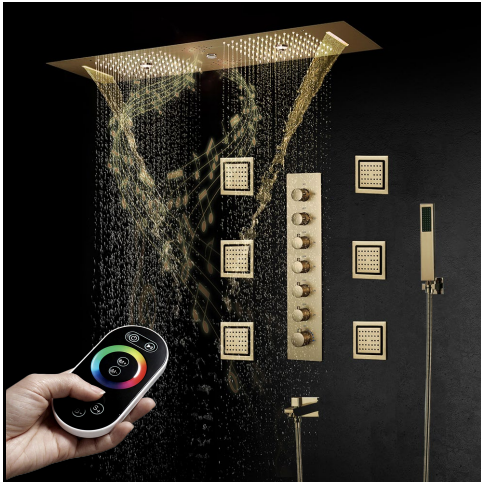

REMOTE CONTROLLED BRUSHED GOLD THERMOSTATIC LED CEILING MOUNT RAINFALL WATER COLUMN MIST SHOWER SYSTEM WITH SQUARE HAND SHOWER AND JETTED BODY SPRAYS SPECIFICATIONS

- Shower Panel /Hose Material: 304 Stainless Steel
- Shower Head Size: 900*300 mm
- Showerheads Install: Embedded Ceiling Mounted
- Concealed Mixer Install: Wall-Mounted
- LED Shower Head Functions: Rainfall, Waterfall, Mist, Water Column
- Water Pressure: 0.3 MPA
- Water Flow: 16L/min~28L/min
- Shower Accessories Material: Brass
- LED Light: Need to Connect Power
- LED Light Color: 64 Color
- Shower Hose Length: 1.5M
- AC: 100-265V 50/60Hz
- Music: Need Bluetooth

Product shown is only for installation display purpose

All dimensions and specifications are nominal and may vary. Use actual products for accuracy in critical situations.

Shower Mixer

Product shown is only for installation display purpose

Hand Shower

Flow Rate: 2.0 GPM / 7.6 LPM

Shower Mixer Connections

Spout

Body Jet

FEATURES

- Material: Brass
- Base Plate Height: 5-1/8"
- Base Plate Width: 5-1/8"
- Jet Surface Area: 3-1/8"
- Surface Depth: 1/4"
- Adjustment Angle: 5°
- Male NPT Connection: 1/2"
- Maximum Flow Rate: 2.5 GPM (9.5L/min) max @ 80 psi