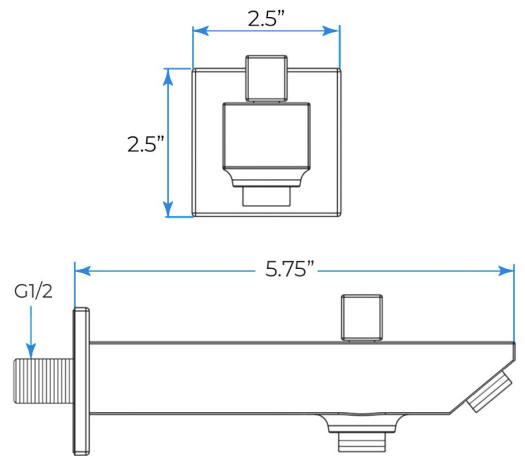

REMOTE CONTROLLED BRUSHED GOLD THERMOSTATIC LED CEILING MOUNT RAINFALL WATER COLUMN MIST SHOWER SYSTEM WITH SQUARE HAND SHOWER AND JETTED BODY SPRAYS SPECIFICATIONS

- Shower Panel /Hose Material: 304 Stainless Steel
- Shower Head Size: 900*300 mm
- Showerheads Install: Embedded Ceiling Mounted
- Concealed Mixer Install: Wall-Mounted
- LED Shower Head Functions: Rainfall, Waterfall, Mist, Water Column
- Water Pressure: 0.3 MPA
- Water Flow: 16L/min~28L/min
- Shower Accessories Material: Brass
- LED Light: Need to Connect Power
- LED Light Color: 64 Color
- Shower Hose Length: 1.5M
- AC: 100-265V 50/60Hz
- Music: Need Bluetooth

Product shown is only for installation display purpose

All dimensions and specifications are nominal and may vary. Use actual products for accuracy in critical situations.

Shower Mixer

Product shown is only for installation display purpose

Hand Shower

Flow Rate: 2.0 GPM / 7.6 LPM

Shower Mixer Connections

Spout

Body Jet

FEATURES

- Material: Brass
- Base Plate Height: 5-1/8"
- Base Plate Width: 5-1/8"
- Jet Surface Area: 3-1/8"
- Surface Depth: 1/4"
- Adjustment Angle: 5°
- Male NPT Connection: 1/2"
- Maximum Flow Rate: 2.5 GPM (9.5L/min) max @ 80 psi