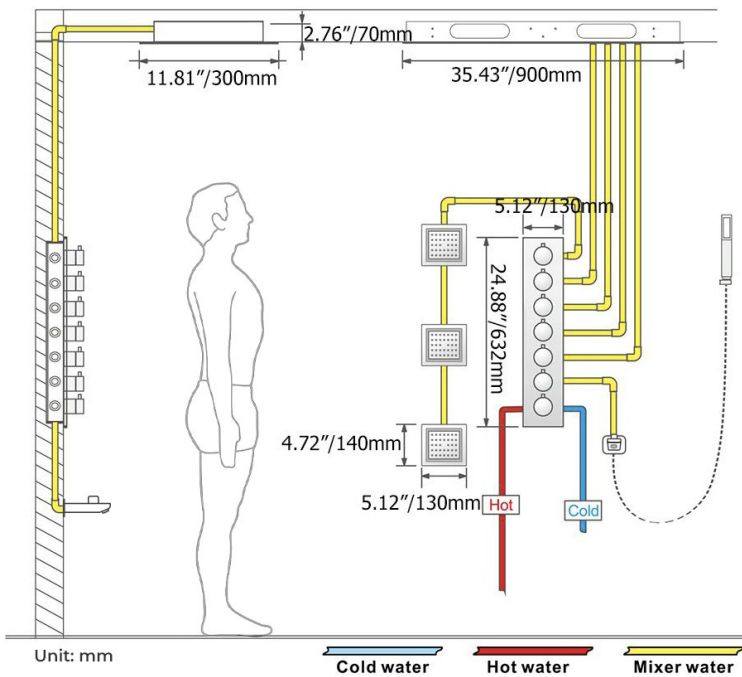

REMOTE CONTROLLED BRUSHED GOLD THERMOSTATIC LED CEILING MOUNT RAINFALL WATER COLUMN MIST SHOWER SYSTEM WITH SQUARE HAND SHOWER AND JETTED BODY SPRAYS SPECIFICATIONS

- Shower Panel /Hose Material: 304 Stainless Steel
- Shower Head Size: 900*300 mm
- Showerheads Install: Embedded Ceiling Mounted
- Concealed Mixer Install: Wall-Mounted
- LED Shower Head Functions: Rainfall, Waterfall, Mist, Water Column
- Water Pressure: 0.3 MPA
- Water Flow: 16L/min~28L/min
- Shower Accessories Material: Brass
- LED Light: Need to Connect Power
- LED Light Color: 64 Color
- Shower Hose Length: 1.5M
- AC: 100-265V 50/60Hz
- Music: Need Bluetooth

Product shown is only for installation display purpose

All dimensions and specifications are nominal and may vary. Use actual products for accuracy in critical situations.

Shower Mixer

Product shown is only for installation display purpose

Hand Shower

Flow Rate: 2.0 GPM / 7.6 LPM

Shower Mixer Connections

Spout

Body Jet

FEATURES

- Material: Brass
- Base Plate Height: 5-1/8"
- Base Plate Width: 5-1/8"
- Jet Surface Area: 3-1/8"
- Surface Depth: 1/4"
- Adjustment Angle: 5°
- Male NPT Connection: 1/2"
- Maximum Flow Rate: 2.5 GPM (9.5L/min) max @ 80 psi